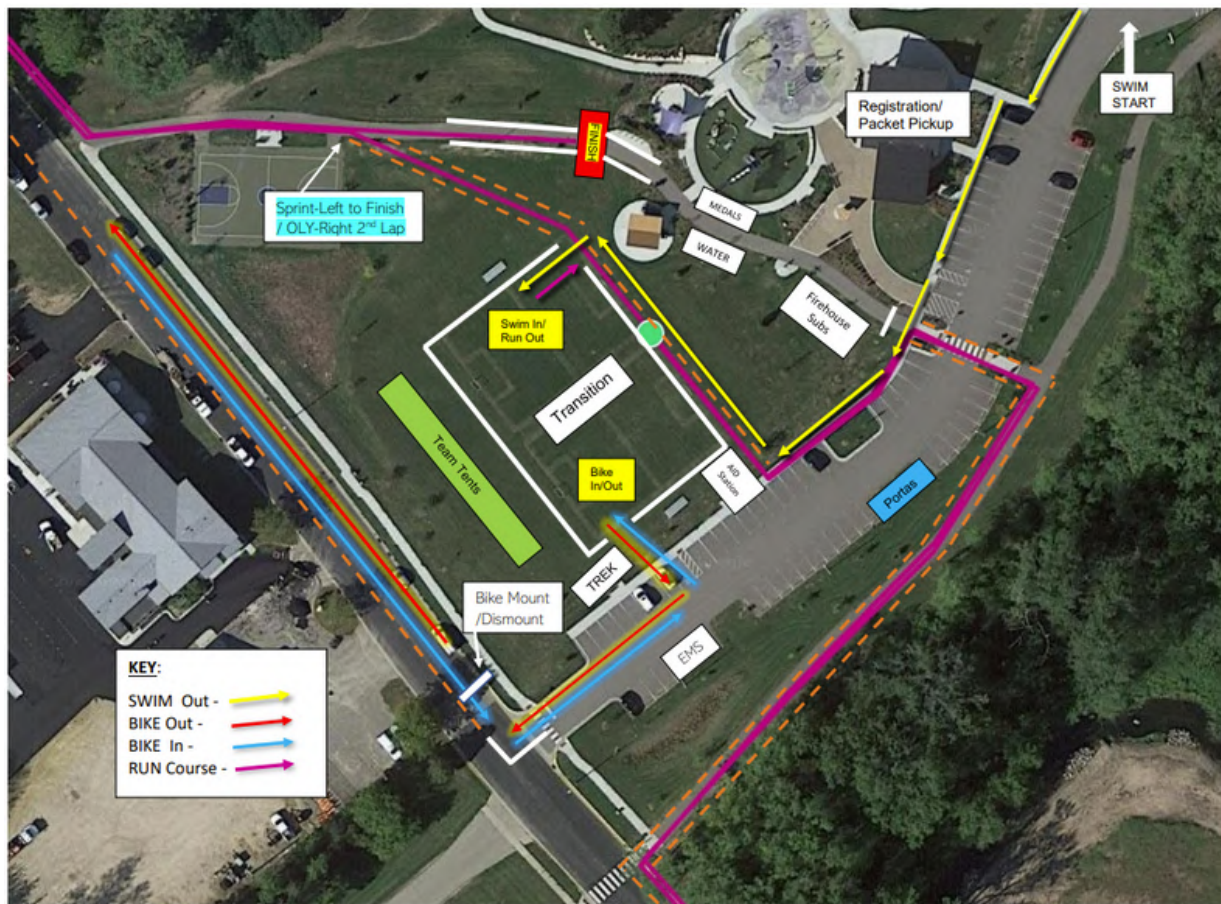

Transition Map